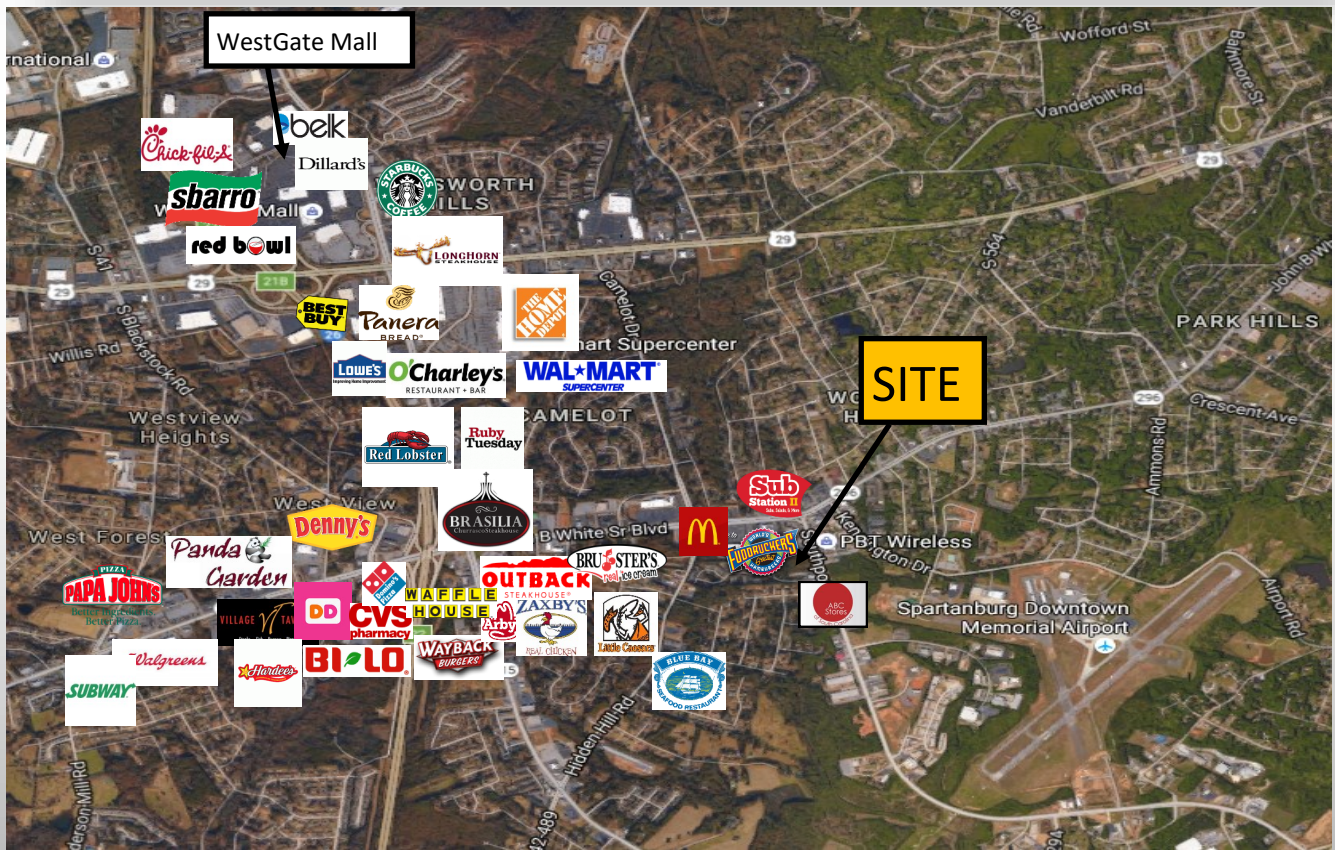

1,583 SF Free Standing Restaurant

98 Southport Rd, Spartanburg, SC 29306

2730 Rozzelles Ferry Road
Suite "A"
Charlotte, NC 28208
www.rjsproperties.com
704.365.2152

Bob Sweeney
bob@rjsproperties.com
RJ Sweeney
RJ@rjsproperties.com
Ryan Conrad
ryan@rjsproperties.com